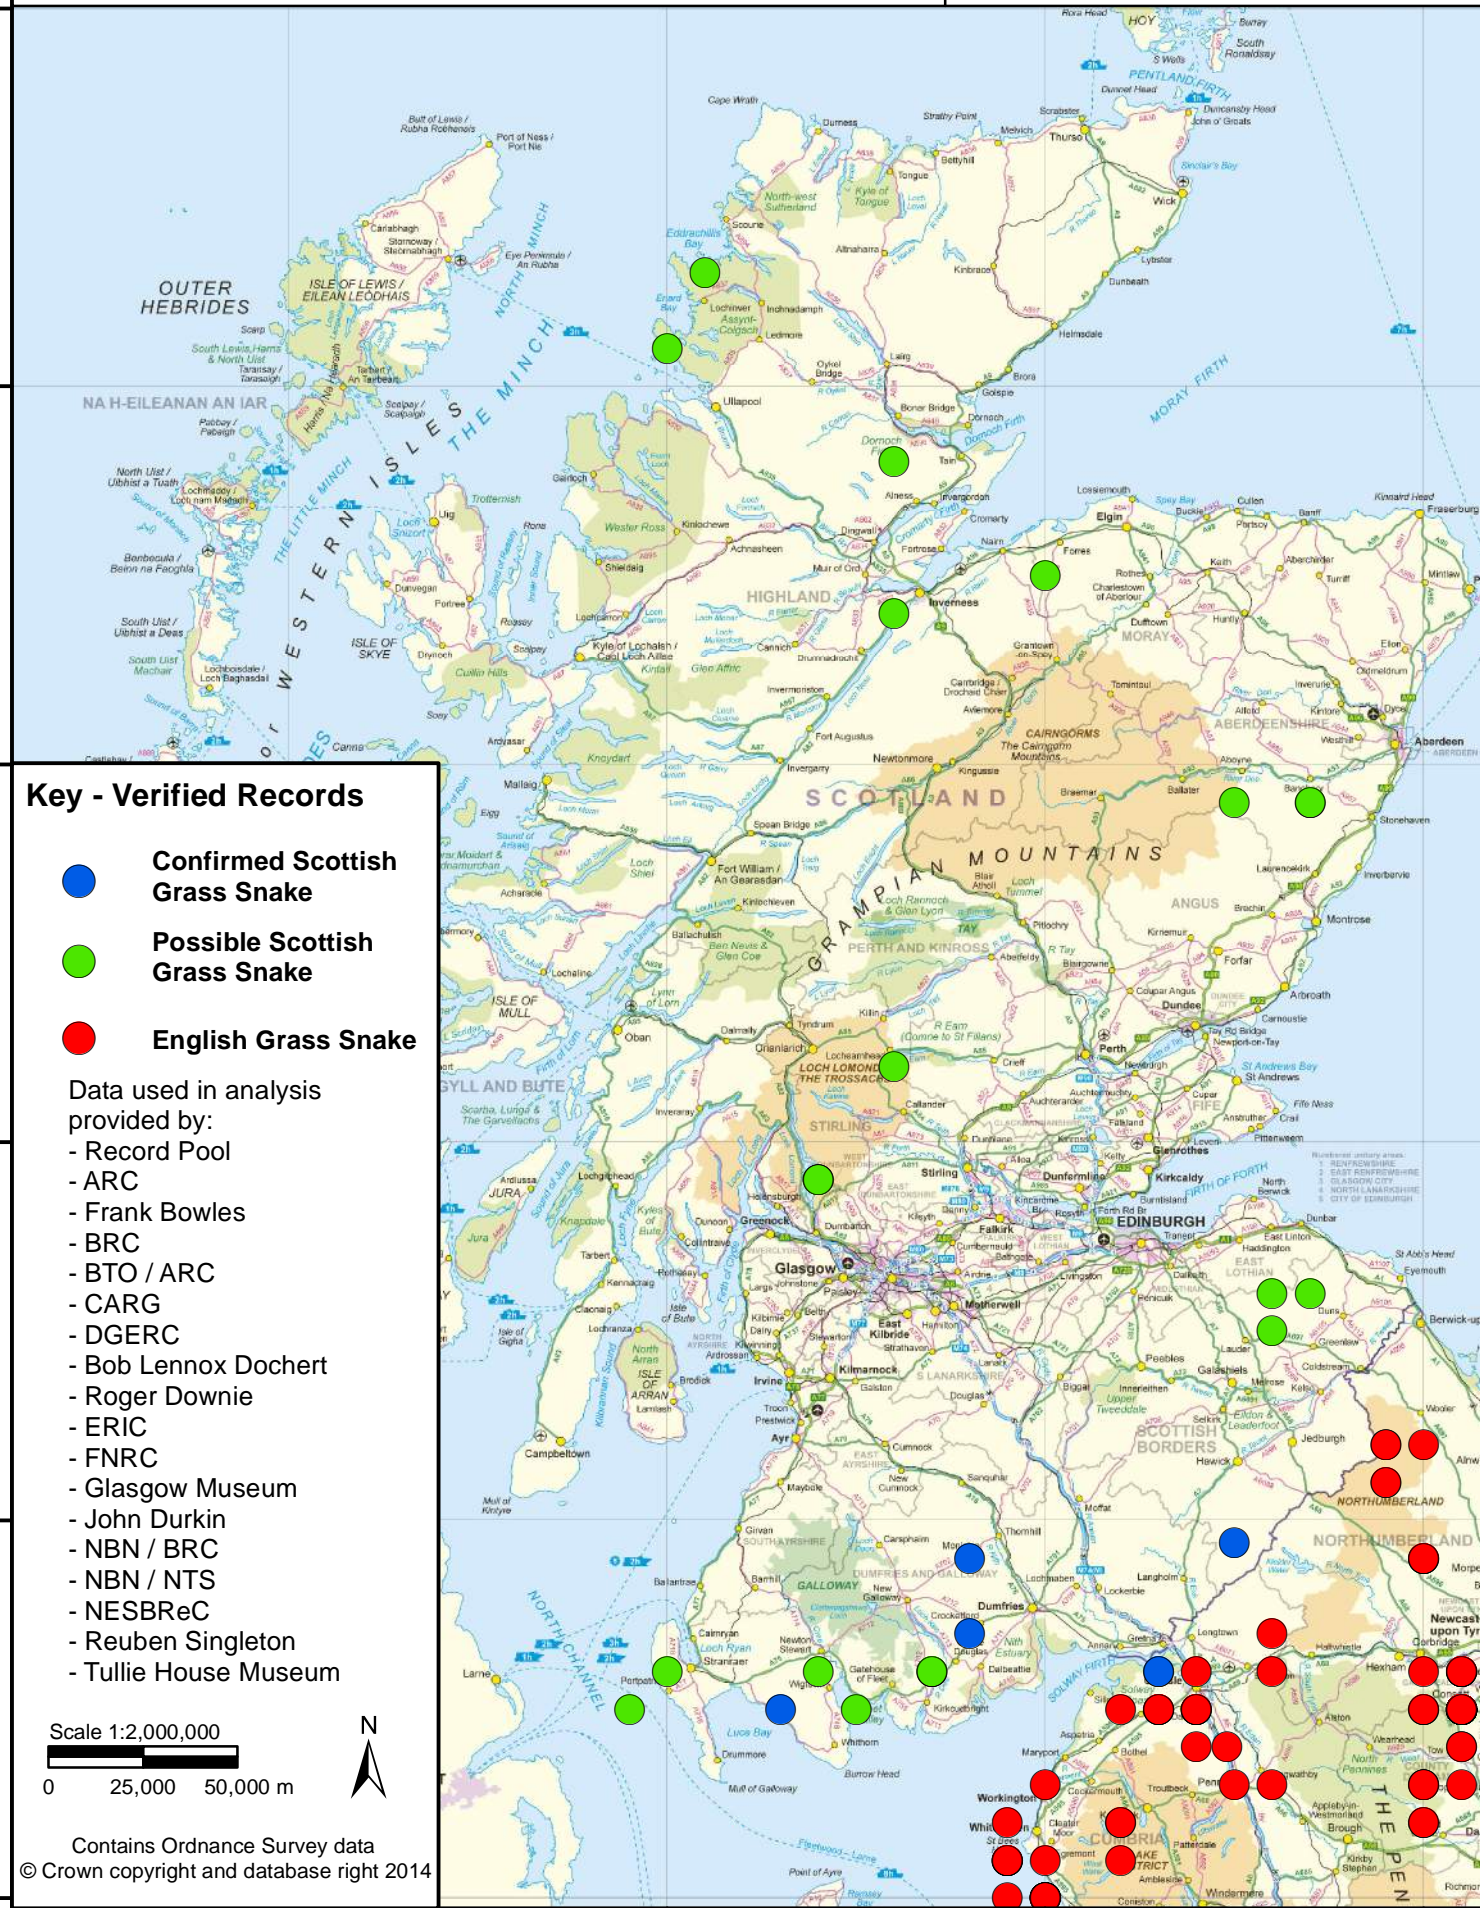

Provisional Scottish Grass Snake (*Natrix natrix*) Distribution

Chris Cathrine, Caledonian Conservation Ltd.
21st November 2014.

www.scottishgrasssnakes.org
www.caledonianconservation.co.uk

100000
900000
800000
700000
600000
500000

Key - Verified Records

- Confirmed Scottish Grass Snake
- Possible Scottish Grass Snake
- English Grass Snake

Data used in analysis provided by:

- Record Pool
- ARC
- Frank Bowles
- BRC
- BTO / ARC
- CARG
- DGERC
- Bob Lennox Dochert
- Roger Downie
- ERIC
- FNRC
- Glasgow Museum
- John Durkin
- NBN / BRC
- NBN / NTS
- NESBReC
- Reuben Singleton
- Tullie House Museum

Contains Ordnance Survey data
© Crown copyright and database right 2014

100000 200000 300000 400000